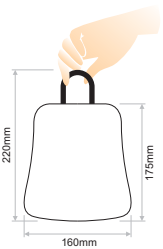

PLUMB

Exterior Inground, Surface, Wall, Bollard 

- PLUMB is a portable rechargeable lamp ideal for outdoor or indoor use.
- Material: Aluminium / black colour.
- Diffuser material: frosted polycarbonate.
- Charger and USB charging cable included 5V DC/1A (110/240V 50/60Hz).
- Battery: 1x2600mAh Li-ion, 3.7V
- Battery charging time: 3 hours (5V/1A).
- Three lighting levels available.
- Battery life according to light output: 4 hours at 100%, 10 hours at 40%, 40 hours at 10%.
- Ingress Protection: IP54

Rechargeable 

IP54

Code	Watt	CCT - Lumen	Battery	Voltage	Dimensions	IP Rate
TAB.001	2W	3000K - 212lm	1x2600mAh Li-ion, 3.7V	5VDC	160mm x (H)220mm	IP54

Charging time:
3hrs (5V/1A)

Battery life:
4hrs at 100%, 10hrs at 40%, 40hrs at 10%